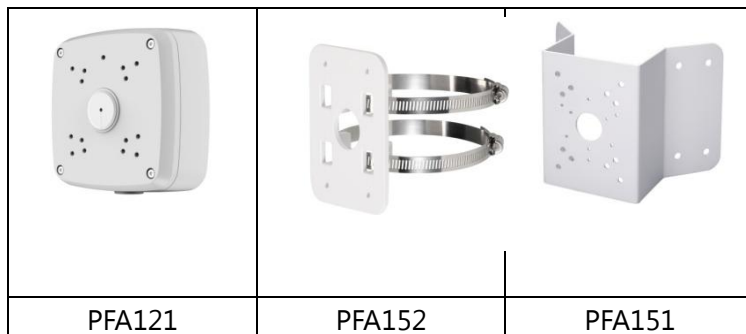

Accessory (optional)

Dahua Technology Co., Ltd.

1199 BinAn Road, Binjiang District, Hangzhou, China

Tel: +86-571-87688883

Fax: +86-571-87688815

Email: overseas@dahuatech.com

www.dahuatech.com

*Design and specifications are subject to change without notice.

© 2014 Dahua Technology Co., Ltd.