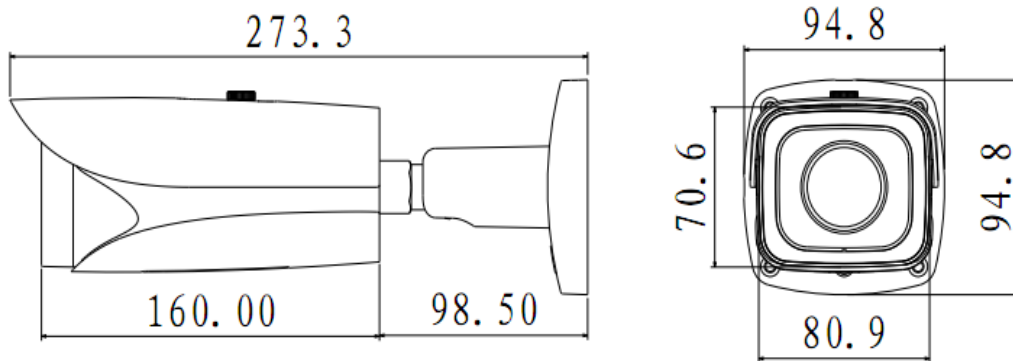

## Technical Specifications

<b>Model</b>	<b>DH-IPC-HFW8231E-Z</b>	
<b>Camera</b>		
Image Sensor	1/2.8" 2Megapixel Exmor R CMOS	
Effective Pixels	1920(H)x1080(V)	
Scanning System	Progressive	
Electronic Shutter Speed	Auto/Manual, 1/3~1/100000s	
Min. Illumination	0.005Lux/F1.4( Color), 0Lux/F1.4(IR on)	
S/N Ratio	More than 50dB	
Video Output	1 port	
<b>Camera Features</b>		
Max. IR LEDs Length	50m	
Day/Night	Auto(ICR)/Color/B/W	
Backlight Compensation	BLC / HLC / Ultra WDR(140dB)	
White Balance	Auto/Manual	
Gain Control	Auto/Manual	
Noise Reduction	3D	
Privacy Masking	Up to 4 areas	
<b>Lens</b>		
Focal Length	2.7 -12mm motorized	
Max Aperture	F1.4	
Focus Control	Auto	
Angle of View	H: 99°(Wide)~35°(Tele)	
Lens Type	Motorized /Auto Iris(DC)	
Mount Type	Board-in Type	
<b>Video</b>		
Compression	H.265/H.264/MJPEG	
Resolution	1080P(1920×1080)/720P(1280×720)/D1(704×576) /CIF(352×288)	
Frame Rate	Main Stream	1080P (1~25/30fps)
	Sub Stream	D1/CIF(1 ~ 25/30fps)
	Third Stream	1080P/720P/D1(1 ~ 25/30fps)
Bit Rate	H.264: 40K ~ 10Mbps	
<b>Audio</b>		
Compression	G.711a / G.711u/AAC	
Interface	1/1 channel In/Out	
<b>Smart Function(Optional)</b>		
Smart detection	Tripwire	
	Intrusion	
	Scene change	
	Missing/Abandoned	
	Audio detect	
	Face detect	

## DH-IPC-HFW8231E-Z

Intelligent function	People counting
	Heat map
<b>Network</b>	
Ethernet	RJ-45 (10/100Base-T)
Wi-Fi	N/A
Protocol	IPv4/IPv6, HTTP, HTTPS, SSL, TCP/IP, UDP, UPnP, ICMP, IGMP, SNMP, RTSP, RTP, SMTP, NTP, DHCP, DNS, PPPOE, DDNS, FTP, IP Filter, QoS, Bonjour
ONVIF	ONVIF,PSIA,CGI
Max. User Access	20 users
Smart Phone	iPhone, iPad, Android, Windows Phone
<b>Auxiliary Interface</b>	
Memory Slot	Micro SD, Max 128GB
Alarm	1/1 channel In/Out
<b>General</b>	
Power Supply	DC12V(AC24V optional), PoE (802.3af)
Power Consumption	Max 15W
Working Environment	-30°C~+60°C, Less than 95% RH
Ingress Protection	IP67
Dimensions	272.9mm × 94.9mm × 94.9mm
Weight	1.4kg

## Dimensions (mm)